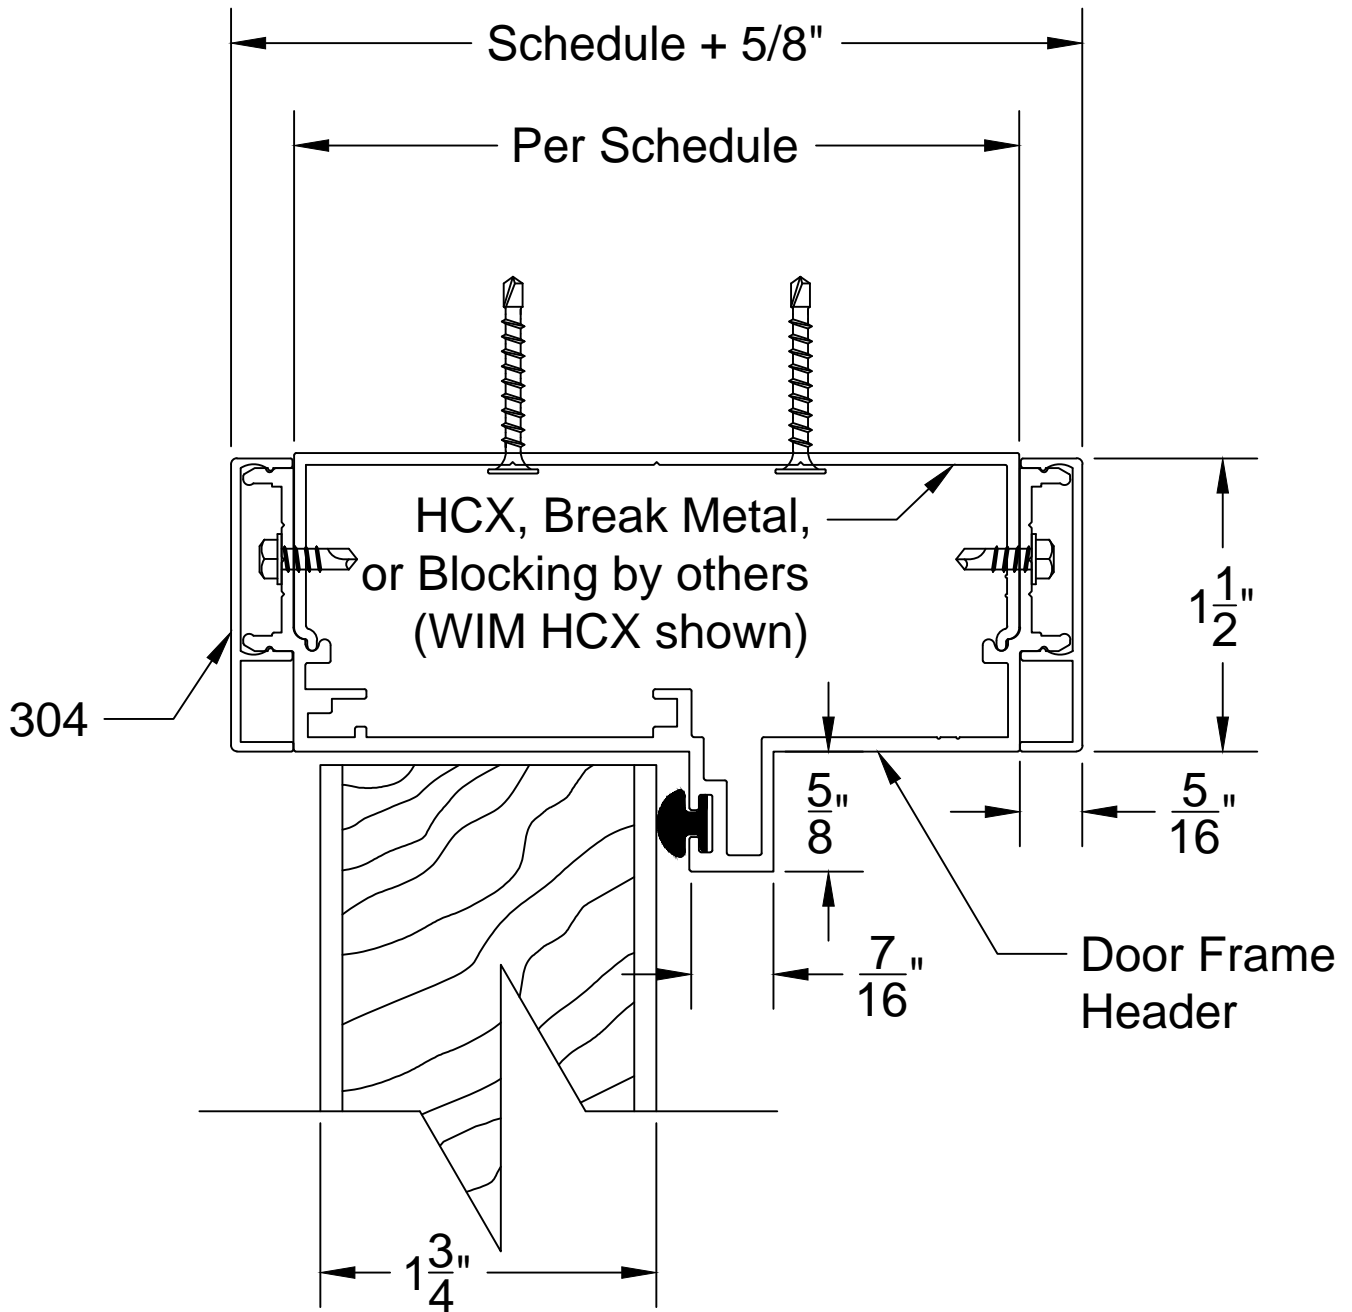

DETAIL 1A

300 SERIES DOOR FRAME HEADER TO CEILING W/ 304 ($5/16''$ X $1\frac{1}{2}''$) FLUSH TRIM

A				WESTERN INTEGRATED MATERIALS, INC. 3310 E. 59th Street Long Beach, CA 90805 (562) 634-2823 FX: (562) 634-8449 www.aluminumdoorframes.com	SCALE	FILE NO. 300-1-304
B					N/A	DETAIL NO.
LET	REVISION	BY	DATE			1A