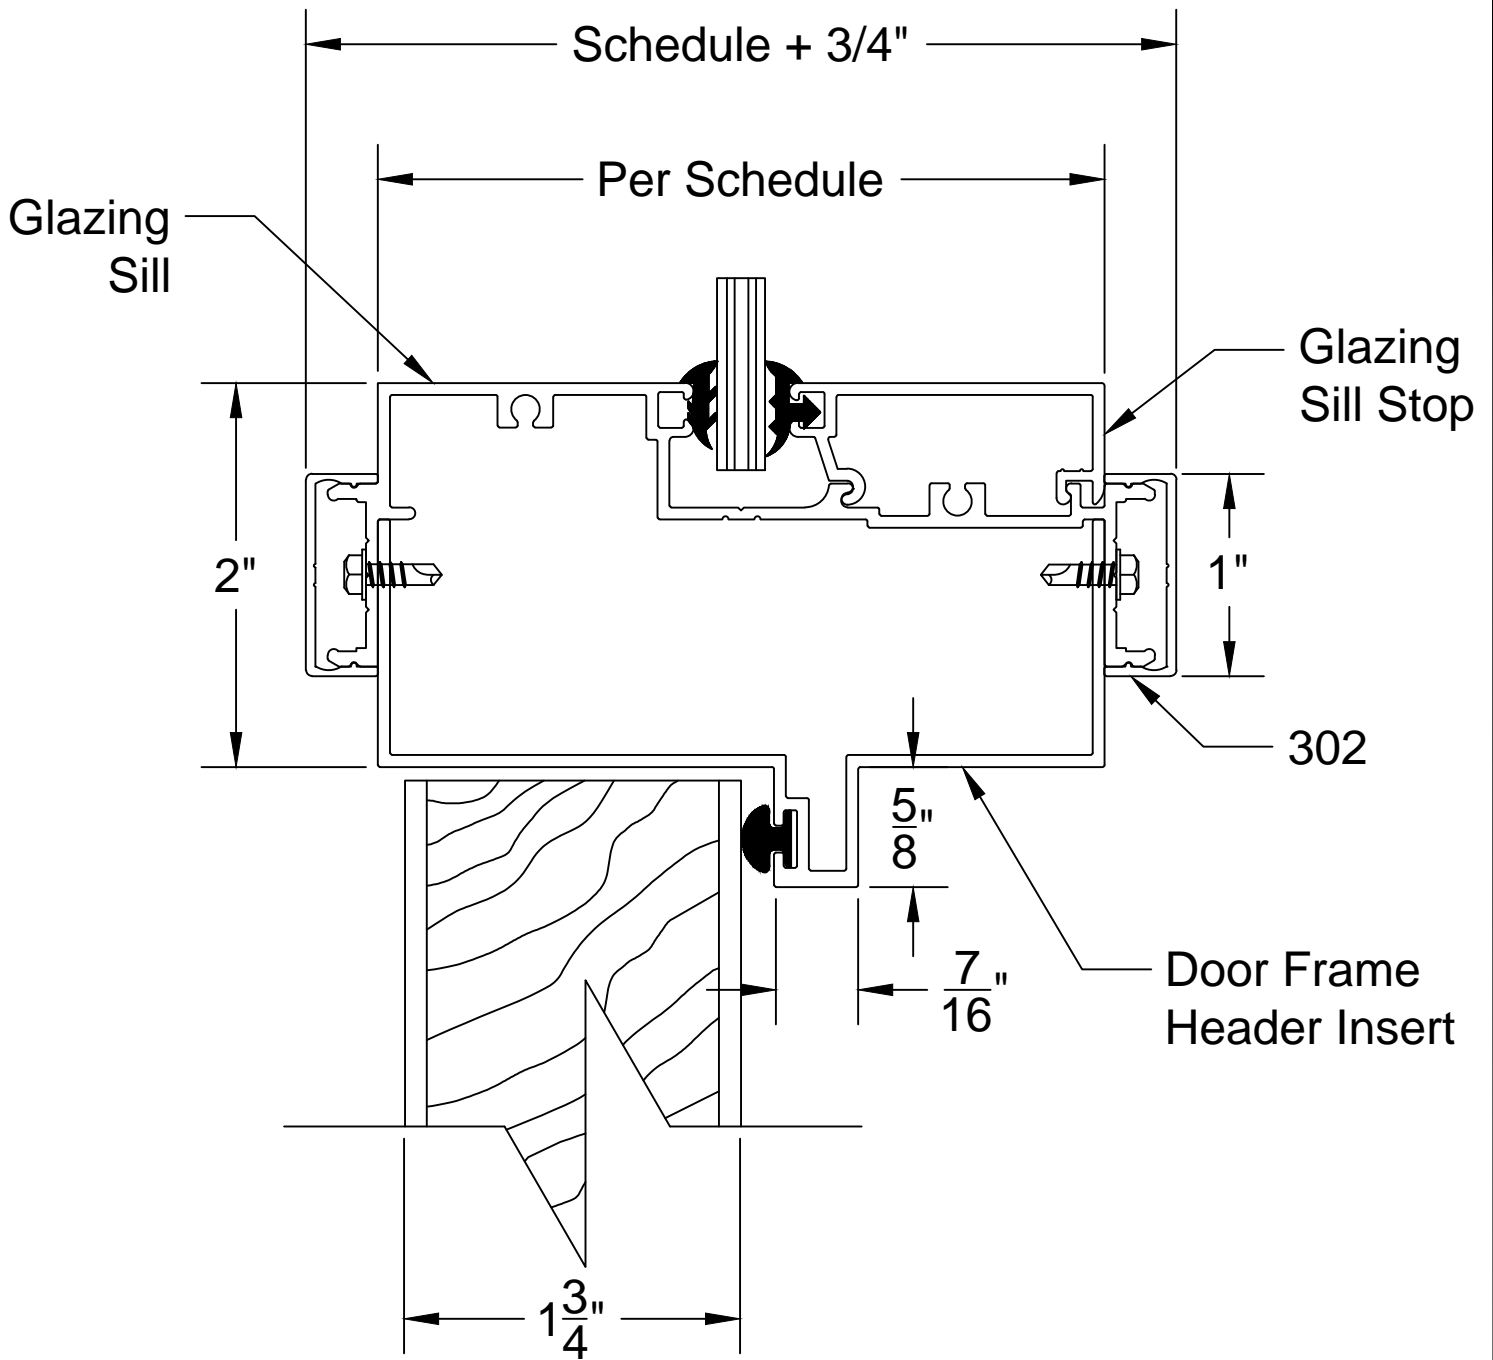

DETAIL 12

300 SERIES DOOR FRAME TRANSOM BAR HEADER W/ 302 (3/8" X 1") REVEAL TRIM

A				WESTERN INTEGRATED MATERIALS, INC. 3310 E. 59th Street Long Beach, CA 90805 (562) 634-2823 FX: (562) 634-8449 www.aluminumdoorframes.com	SCALE	FILE NO. 300-12-302
B					N/A	DETAIL NO.
LET	REVISION	BY	DATE			12