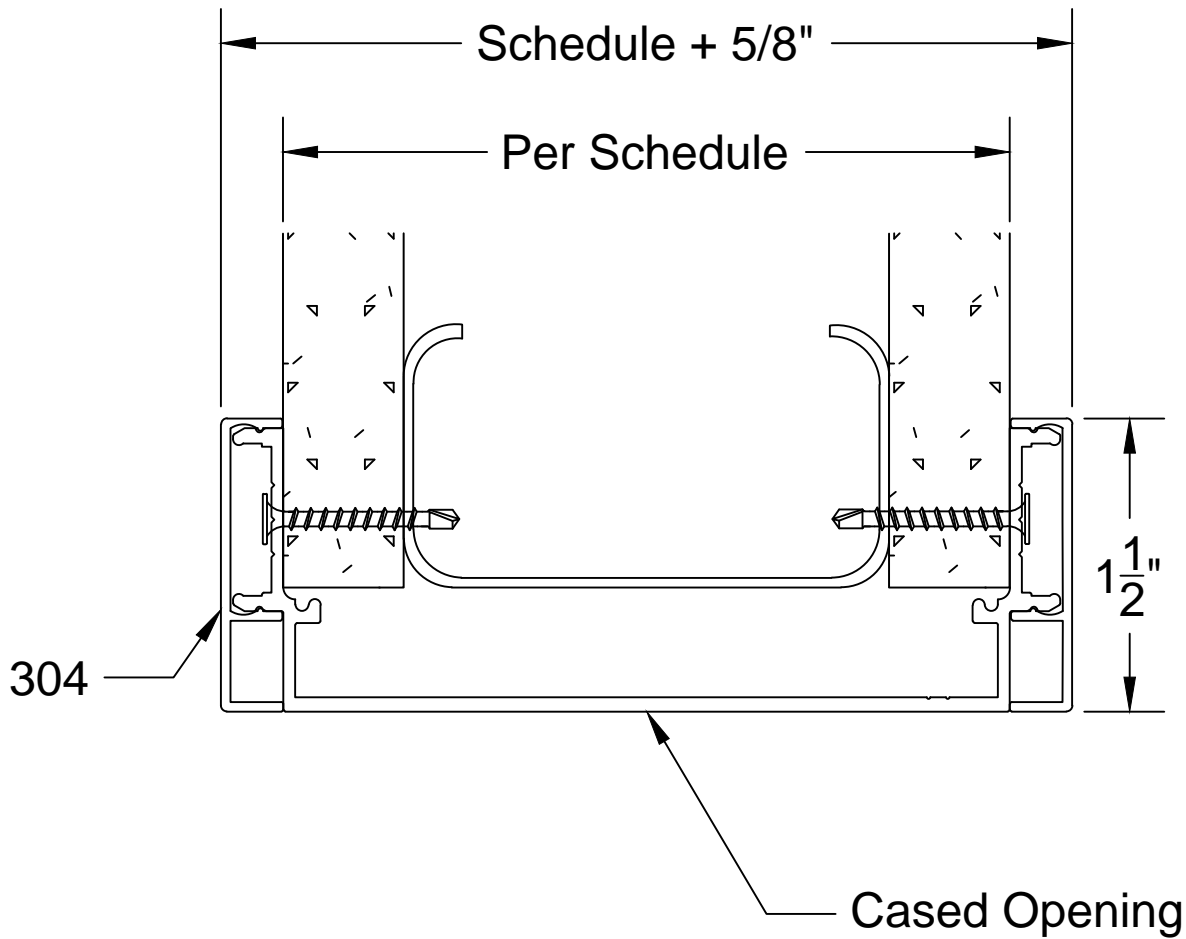

DETAIL 15A

300 SERIES CASED OPENING HEADER TO DRYWALL W/ 304 (5/16" X 1 1/2") FLUSH TRIM

A				WESTERN INTEGRATED MATERIALS, INC. 3310 E. 59th Street Long Beach, CA 90805 (562) 634-2823 FX: (562) 634-8449 www.aluminumdoorframes.com	SCALE	FILE NO. 300-15-304
B					N/A	DETAIL NO.
LET	REVISION	BY	DATE			15A