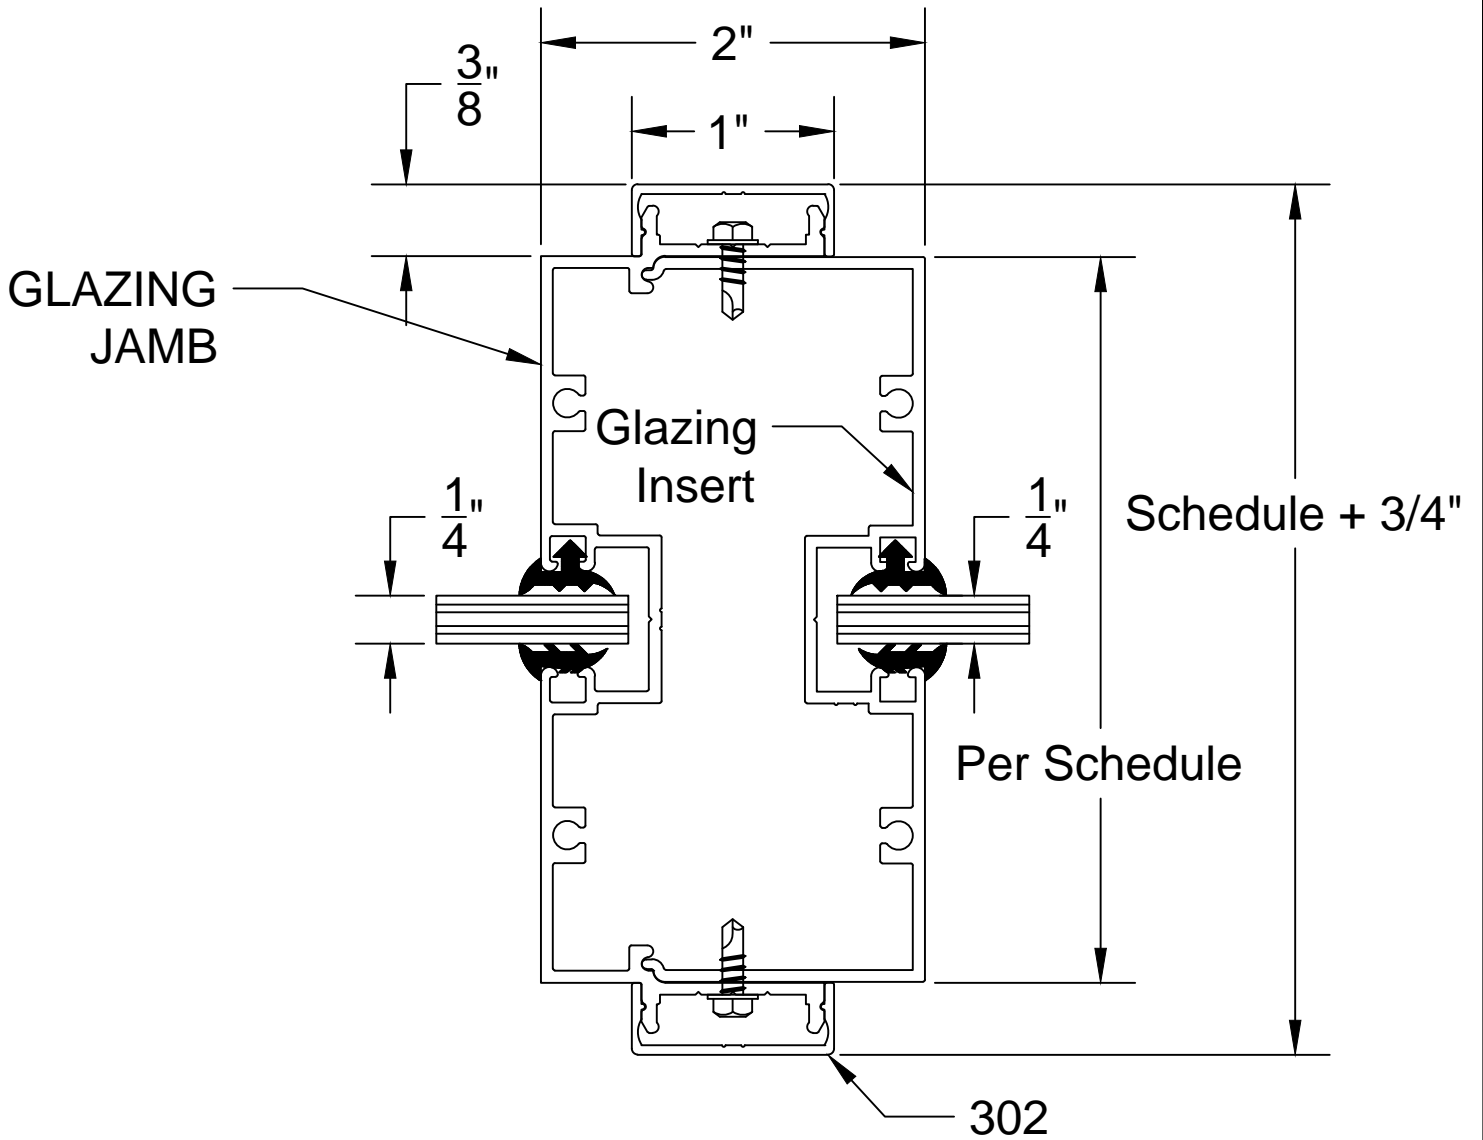

DETAIL 16

300 SERIES GLAZING INTERMEDIATE MULLION W/ 302 ($\frac{3}{8}$ " X 1") REVEAL TRIM

A				WESTERN INTEGRATED MATERIALS, INC. 3310 E. 59th Street Long Beach, CA 90805 (562) 634-2823 FX: (562) 634-8449 www.aluminumdoorframes.com	SCALE	FILE NO. 300-16-302
B					N/A	DETAIL NO.
LET	REVISION	BY	DATE			16