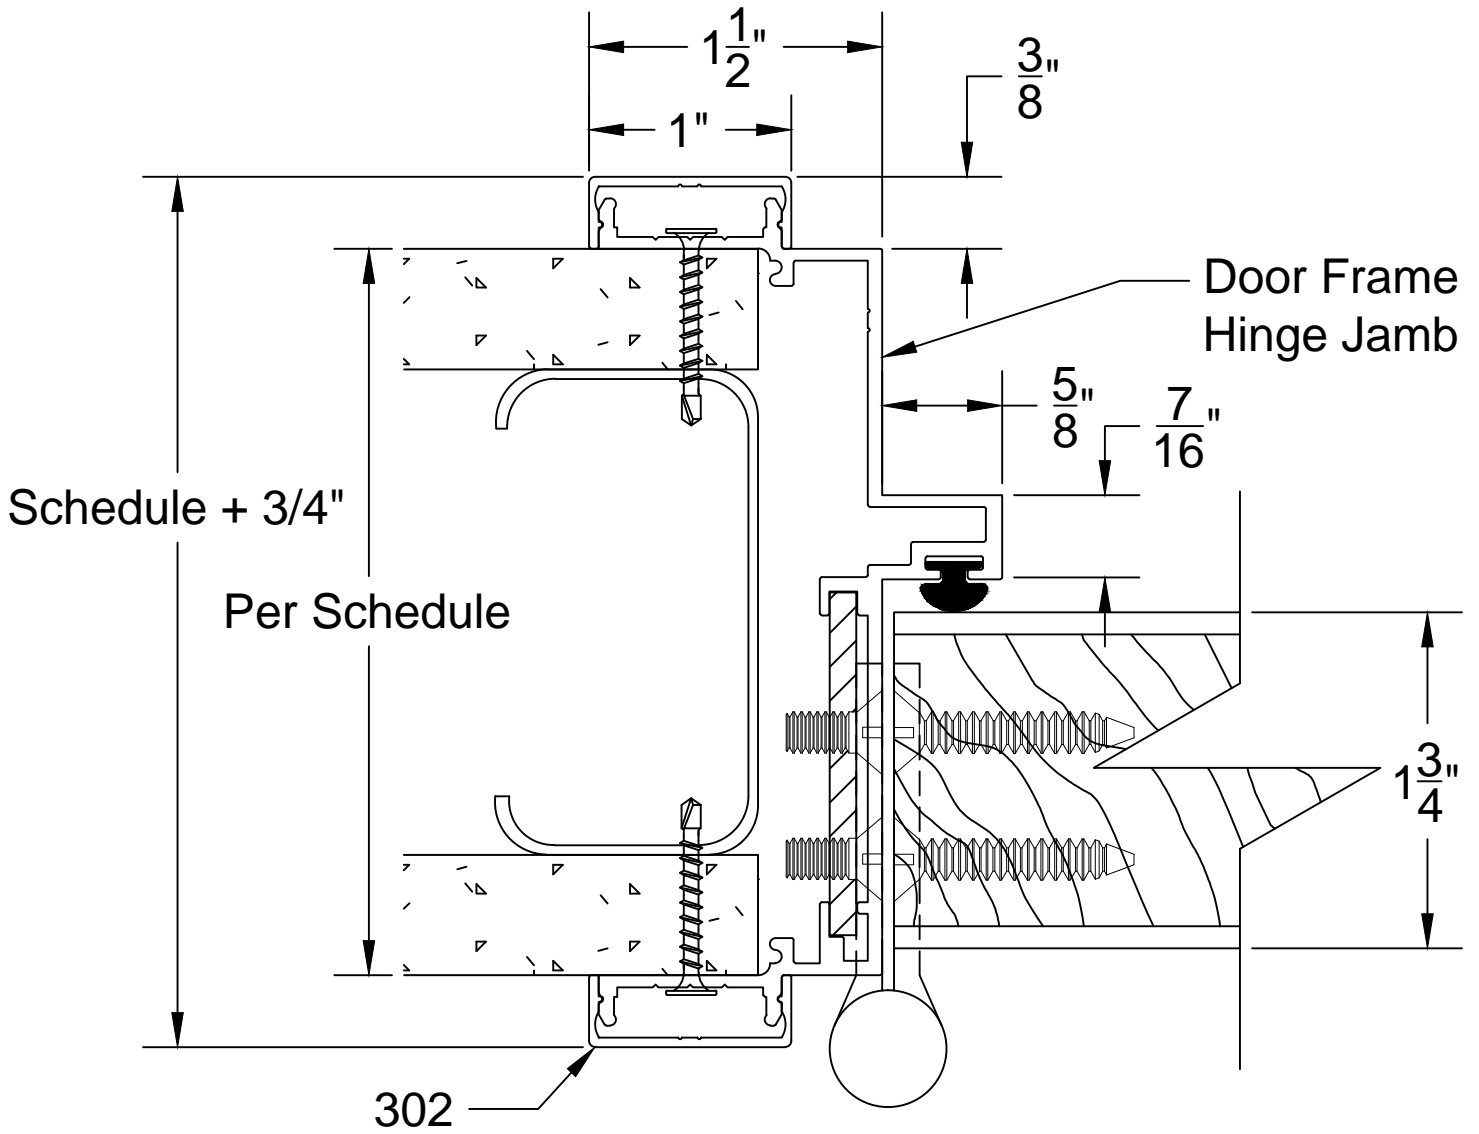

DETAIL 2

300 SERIES DOOR FRAME HINGE JAMB W/ 302 (3/8" X 1") REVEAL TRIM

A				WESTERN INTEGRATED MATERIALS, INC. 3310 E. 59th Street Long Beach, CA 90805 (562) 634-2823 FX: (562) 634-8449 www.aluminumdoorframes.com	SCALE	FILE NO. 300-2-302
B					N/A	DETAIL NO.
LET	REVISION	BY	DATE			2