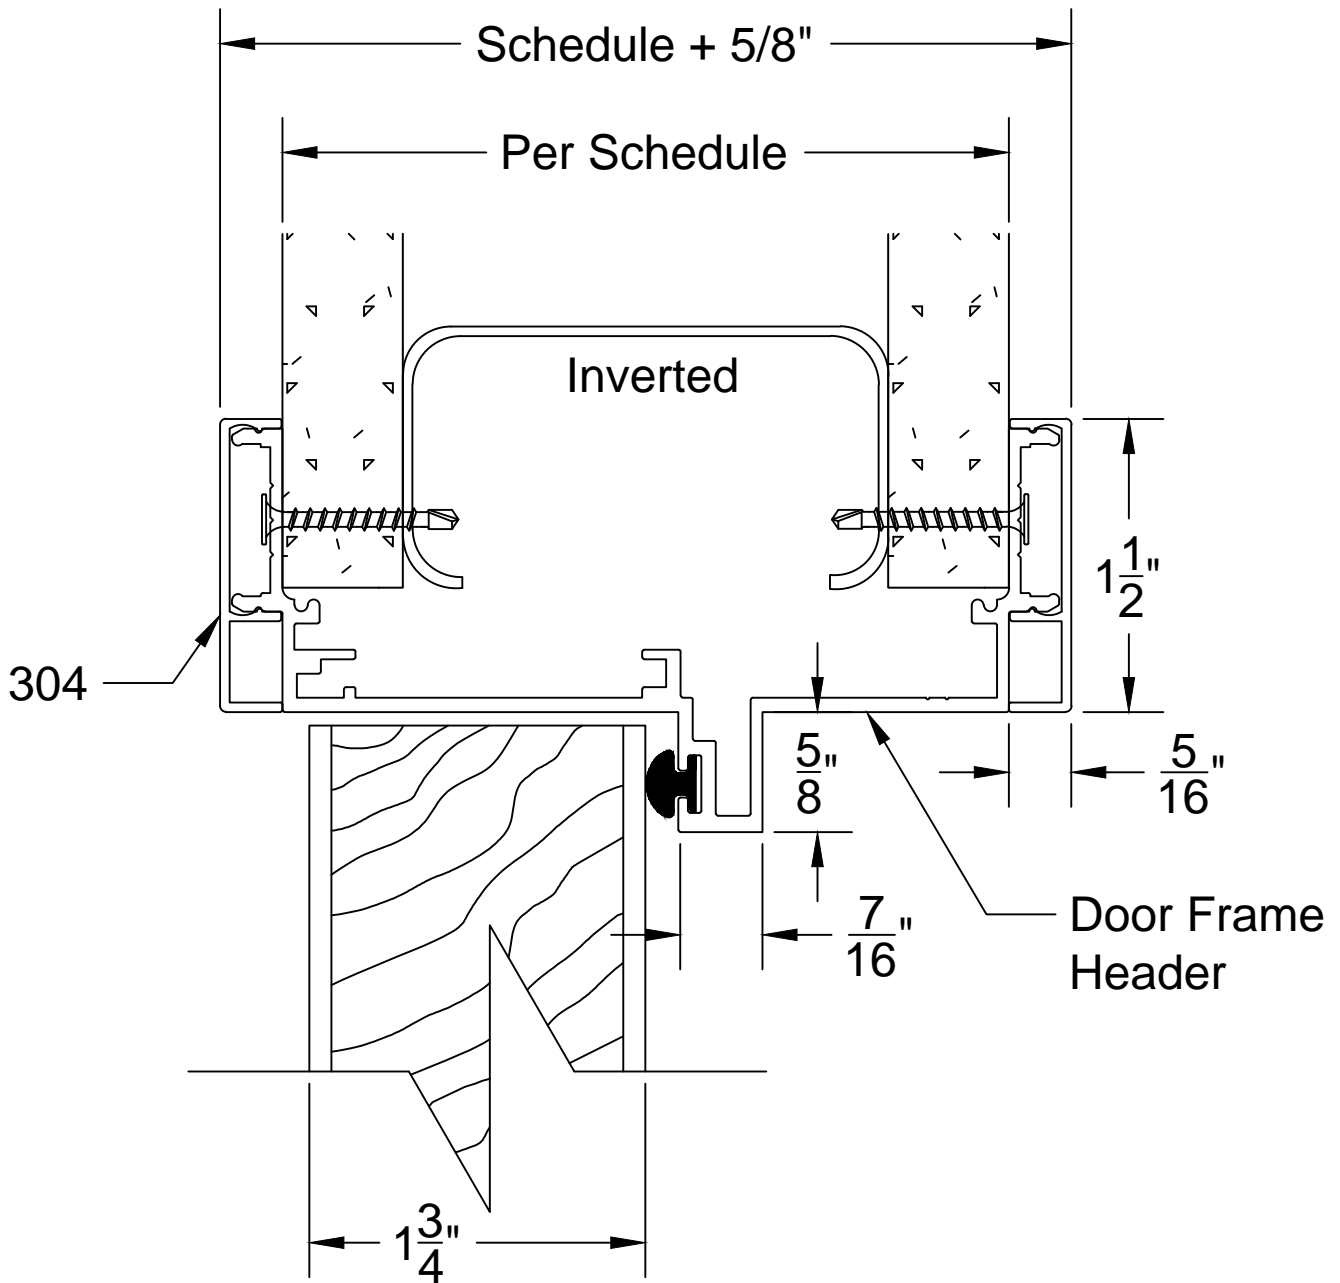

DETAIL 20A

300 SERIES DOOR FRAME HEADER ATTACHED TO GLAZING SIDELIGHT W/ 304 ($\frac{5}{16}$ " X $1\frac{1}{2}$ ") FLUSH TRIM

A				WESTERN INTEGRATED MATERIALS, INC. 3310 E. 59th Street Long Beach, CA 90805 (562) 634-2823 FX: (562) 634-8449 www.aluminumdoorframes.com	SCALE	FILE NO. 300-20-304
B					N/A	DETAIL NO.
LET	REVISION	BY	DATE			20A