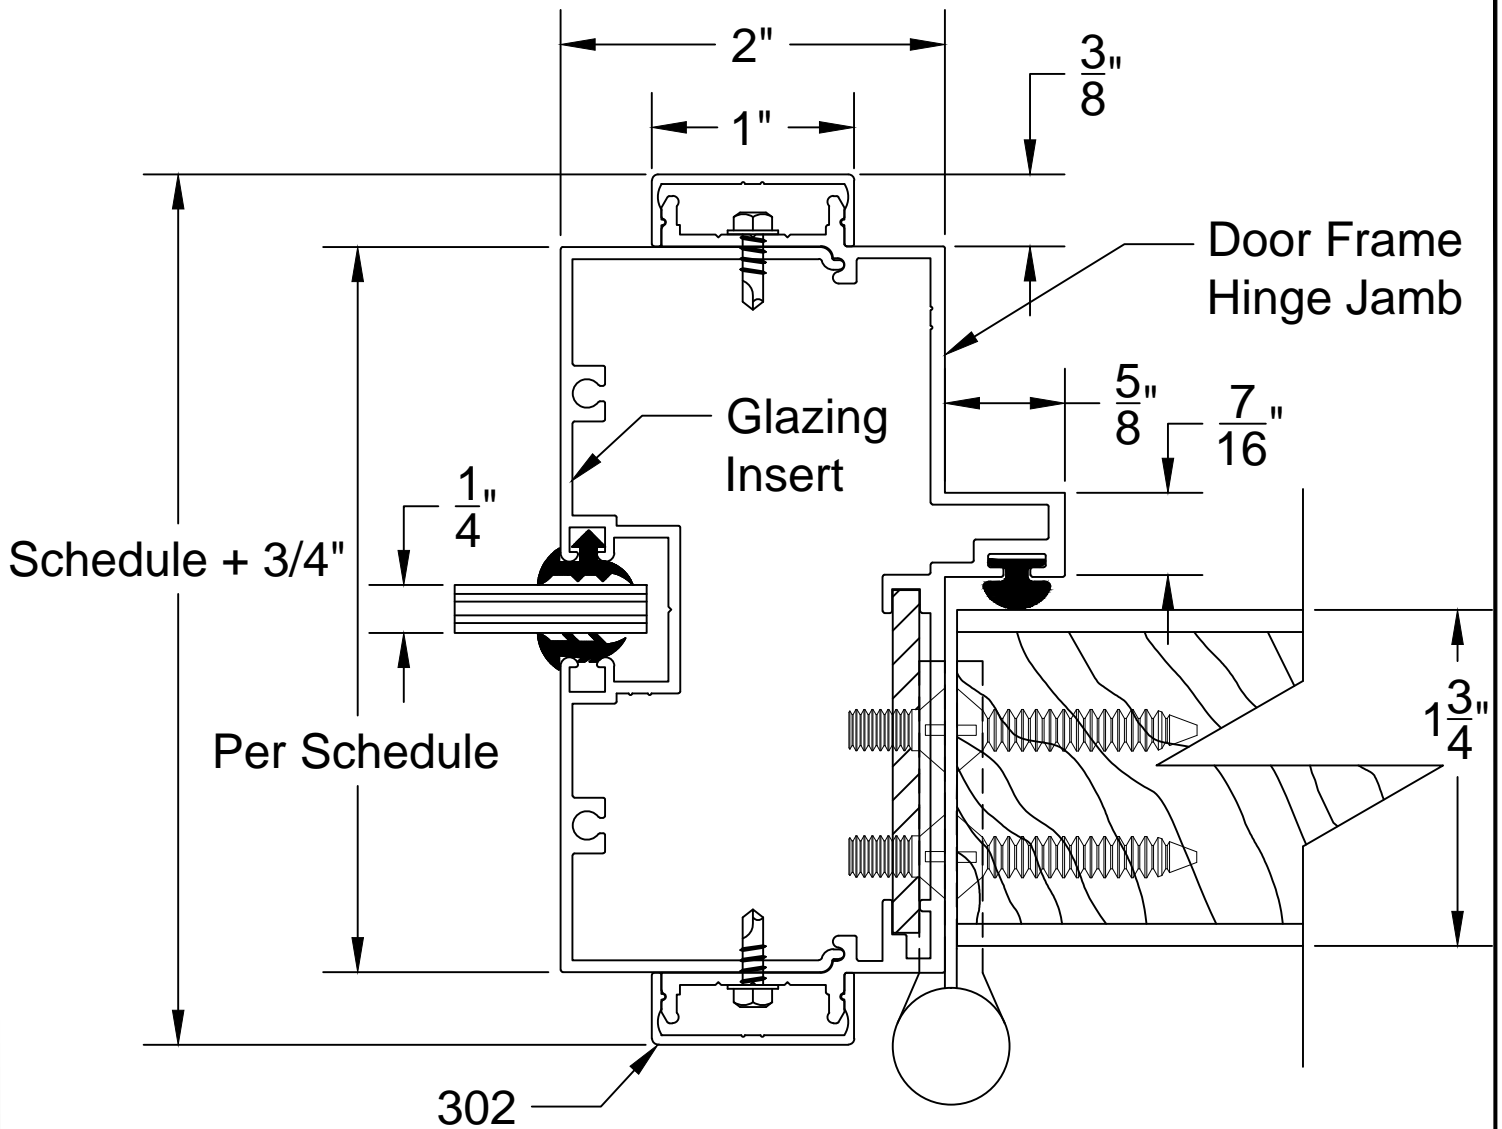

DETAIL 21

300 SERIES DOOR FRAME HINGE/SIDELIGHT JAMB W/ 302 ($\frac{3}{8}$ " X 1") REVEAL TRIM

A				WESTERN INTEGRATED MATERIALS, INC. 3310 E. 59th Street Long Beach, CA 90805 (562) 634-2823 FX: (562) 634-8449 www.aluminumdoorframes.com	SCALE	FILE NO. 300-21-302
B					N/A	DETAIL NO.
LET	REVISION	BY	DATE			21