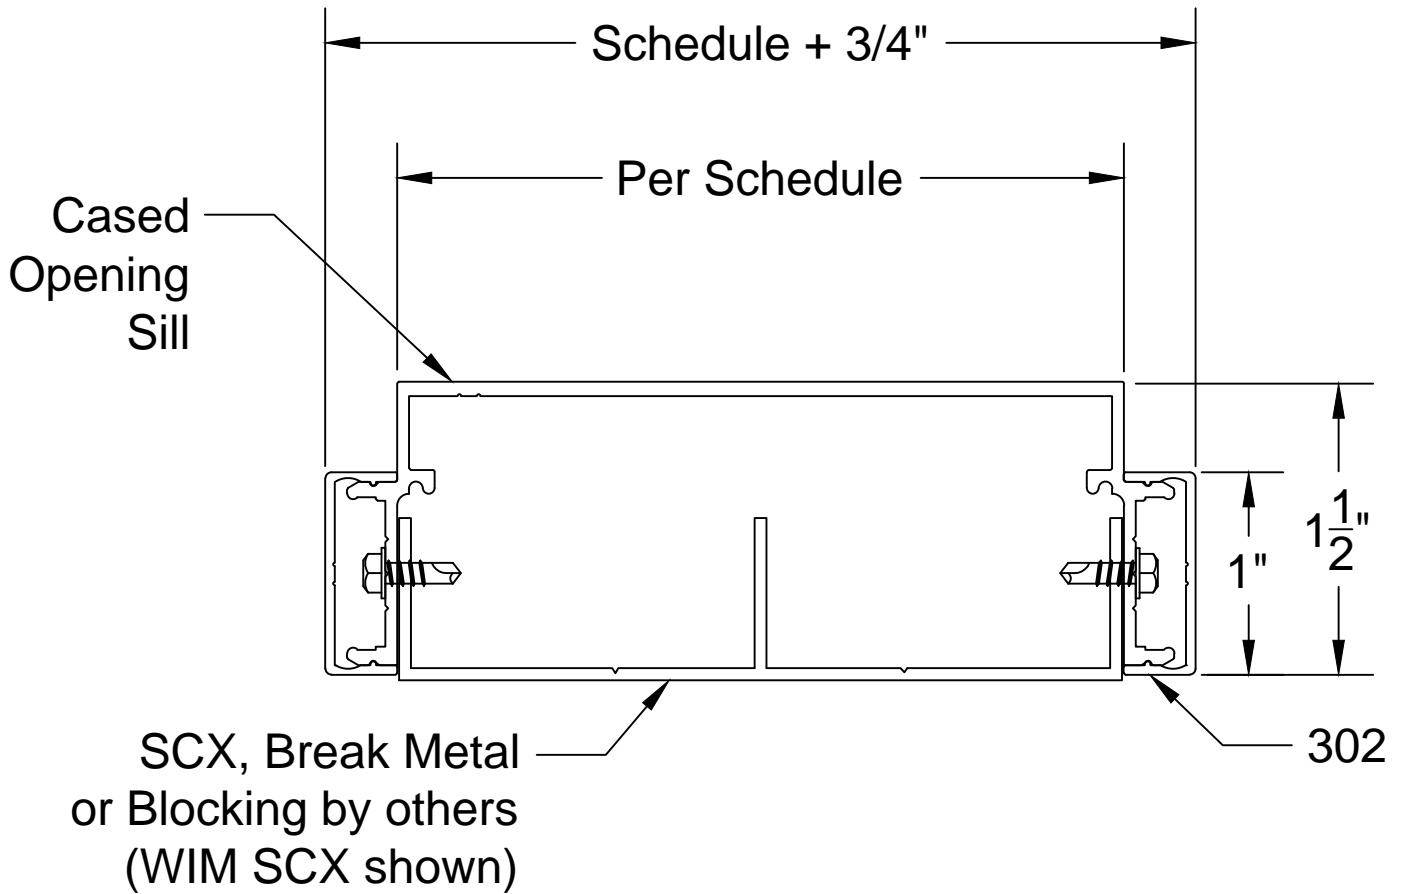

# DETAIL 23

## 300 SERIES CASED OPENING SILL TO FLOOR W/ 302 (3/8" X 1") REVEAL TRIM

A				<b>WESTERN INTEGRATED MATERIALS, INC.</b> 3310 E. 59th Street Long Beach, CA 90805 (562) 634-2823 FX: (562) 634-8449 <a href="http://www.aluminumdoorframes.com">www.aluminumdoorframes.com</a>	SCALE	FILE NO. 300-23-302
B					N/A	DETAIL NO.
LET	REVISION	BY	DATE			23