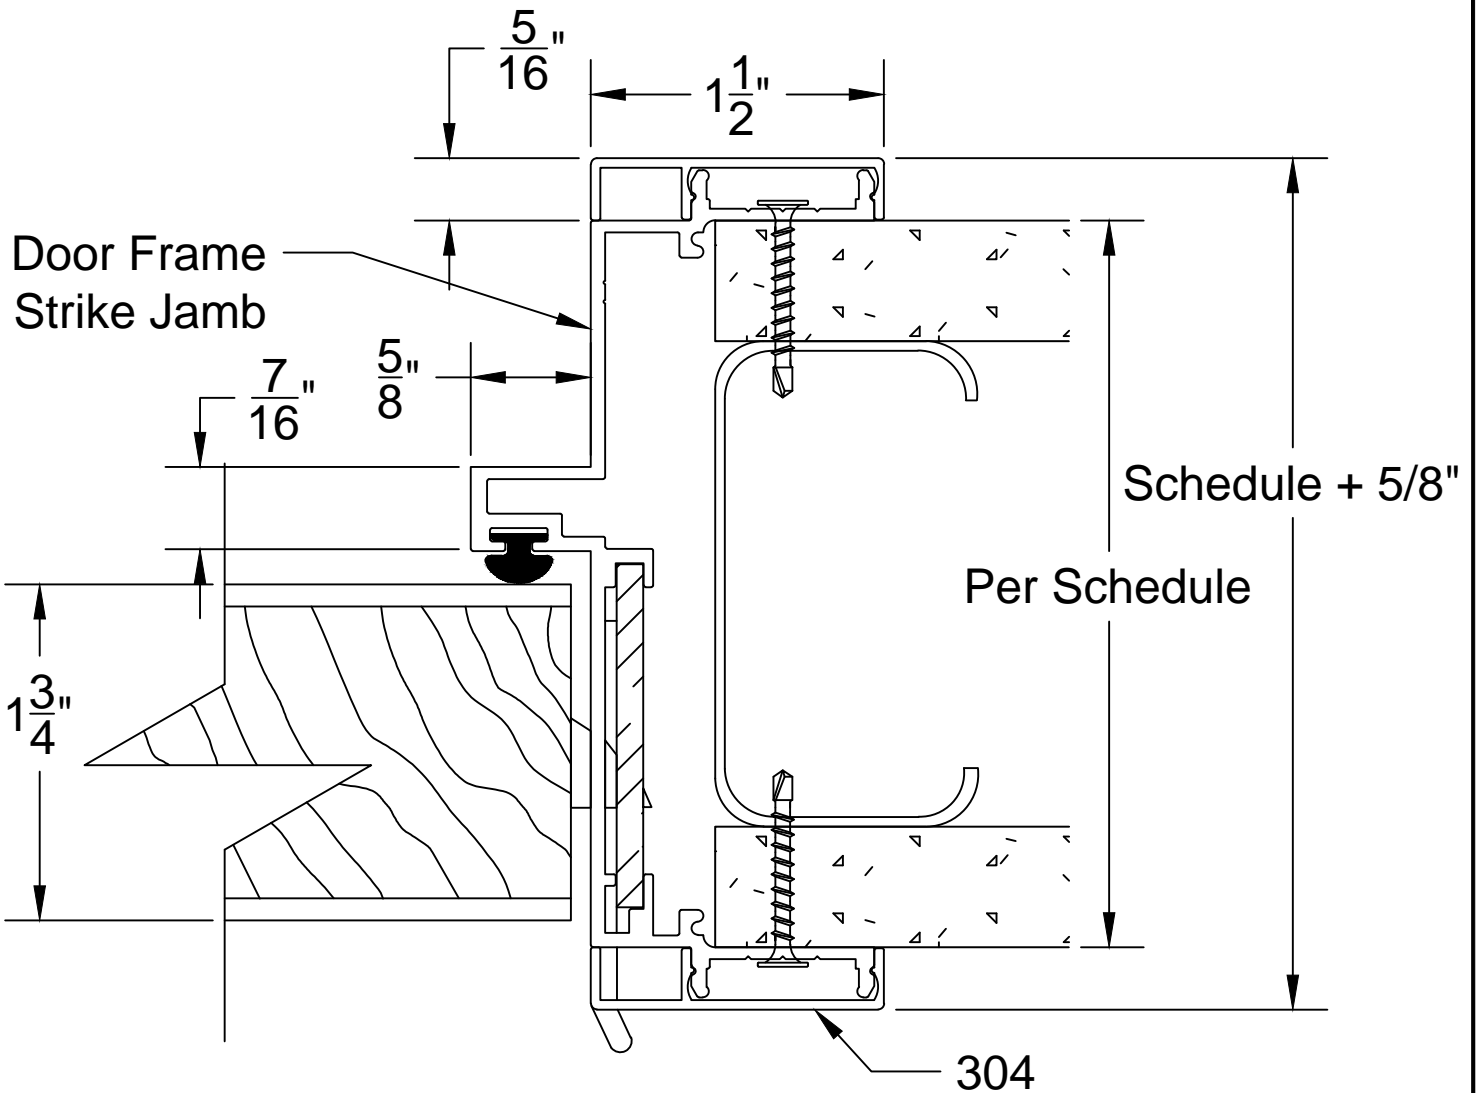

DETAIL 3A

300 SERIES DOOR FRAME STRIKE JAMB W/ 304 ($\frac{5}{16}$ " X $1\frac{1}{2}$ ") FLUSH TRIM

A				WESTERN INTEGRATED MATERIALS, INC. 3310 E. 59th Street Long Beach, CA 90805 (562) 634-2823 FX: (562) 634-8449 www.aluminumdoorframes.com	SCALE	FILE NO. 300-3-304
B					N/A	DETAIL NO.
LET	REVISION	BY	DATE			3A