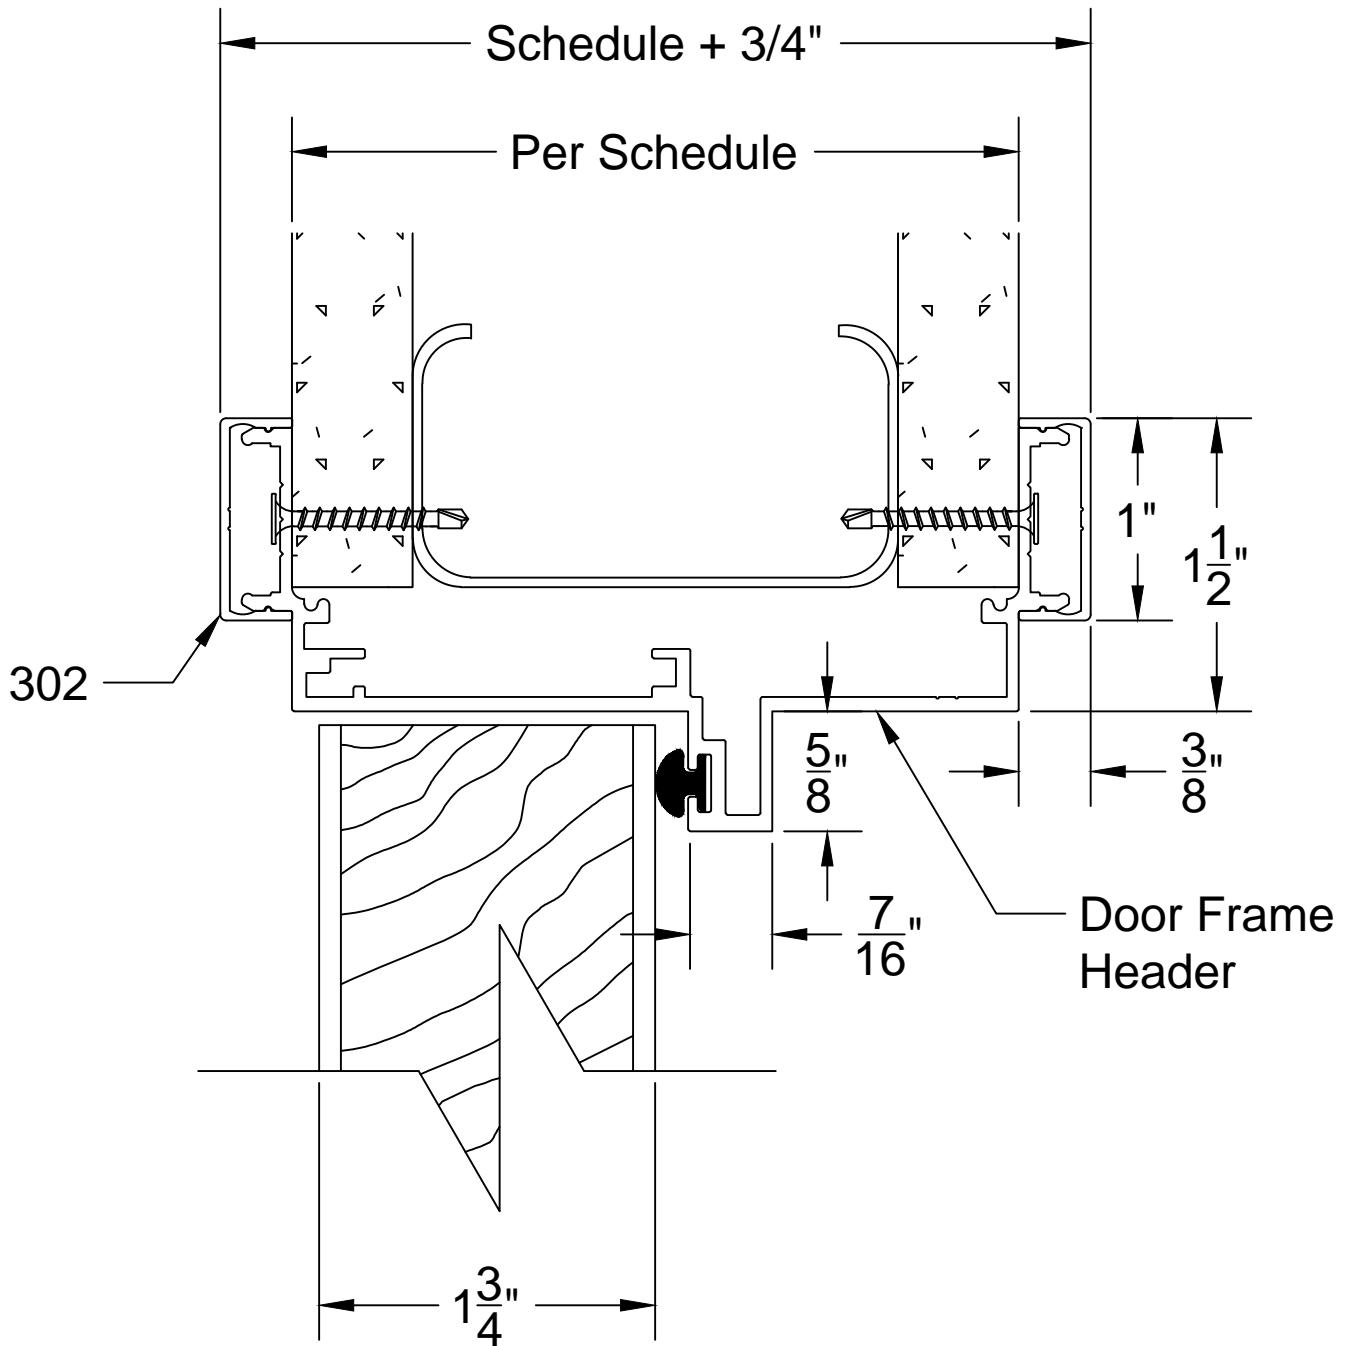

DETAIL 4

300 SERIES DOOR FRAME HEADER TO DRYWALL W/ 302 (3/8" X 1") REVEAL TRIM

A				WESTERN INTEGRATED MATERIALS, INC. 3310 E. 59th Street Long Beach, CA 90805 (562) 634-2823 FX: (562) 634-8449 www.aluminumdoorframes.com	SCALE	FILE NO. 300-4-302
B					N/A	DETAIL NO.
LET	REVISION	BY	DATE			4