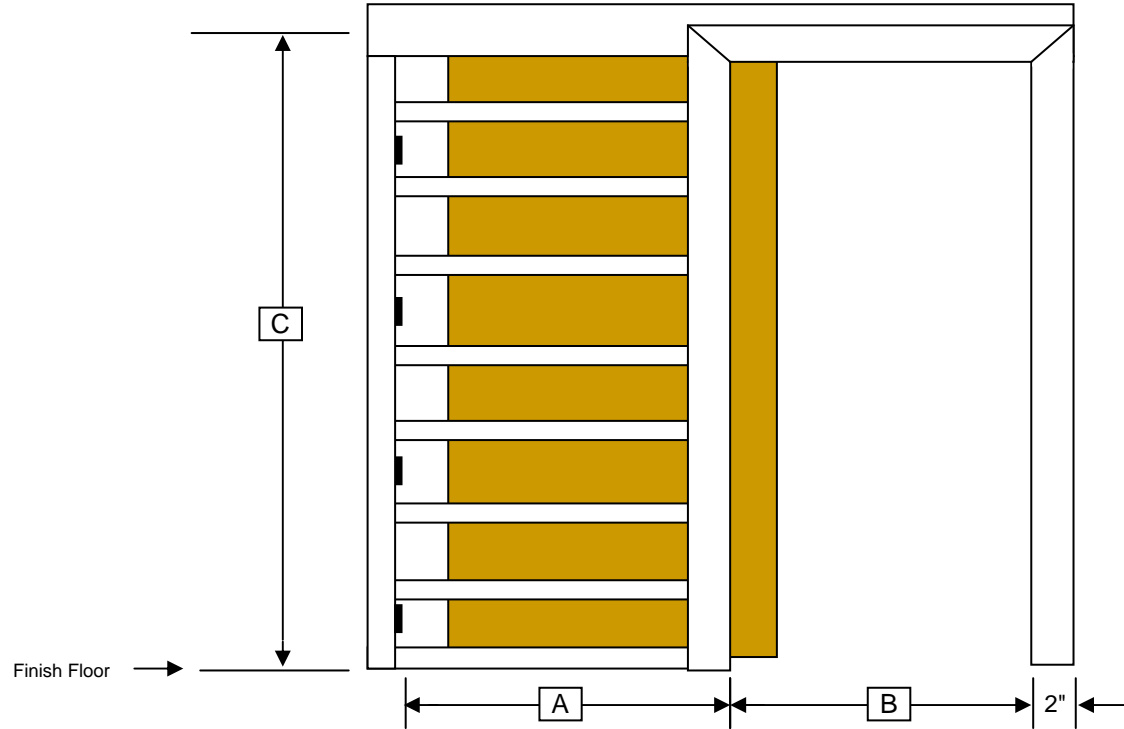

Rough Opening Information:

Double
 Width + Width + 2-1/2"
 Height + 1-3/4"

***** Standard *****
 Comes with Complete set of
 Pocket Frame Hardware
 Door & Pull by Others

POCKET FRAME - SINGLE

QTY:

MARK #

Special Instructions

| POCKET | OPENING | HEIGHT | Western Integrated Materials, Inc. | | |
|--------|---------|--------|------------------------------------|--|--|
| A | B | C | | | |
| | | | | | |

Western Integrated Materials, Inc.
 3310 E. 59th Street
 Long Beach, CA 90805
 Phone: 562.634.2823
 Fax: 562.790.6903
 AluminumDoorFrames.com